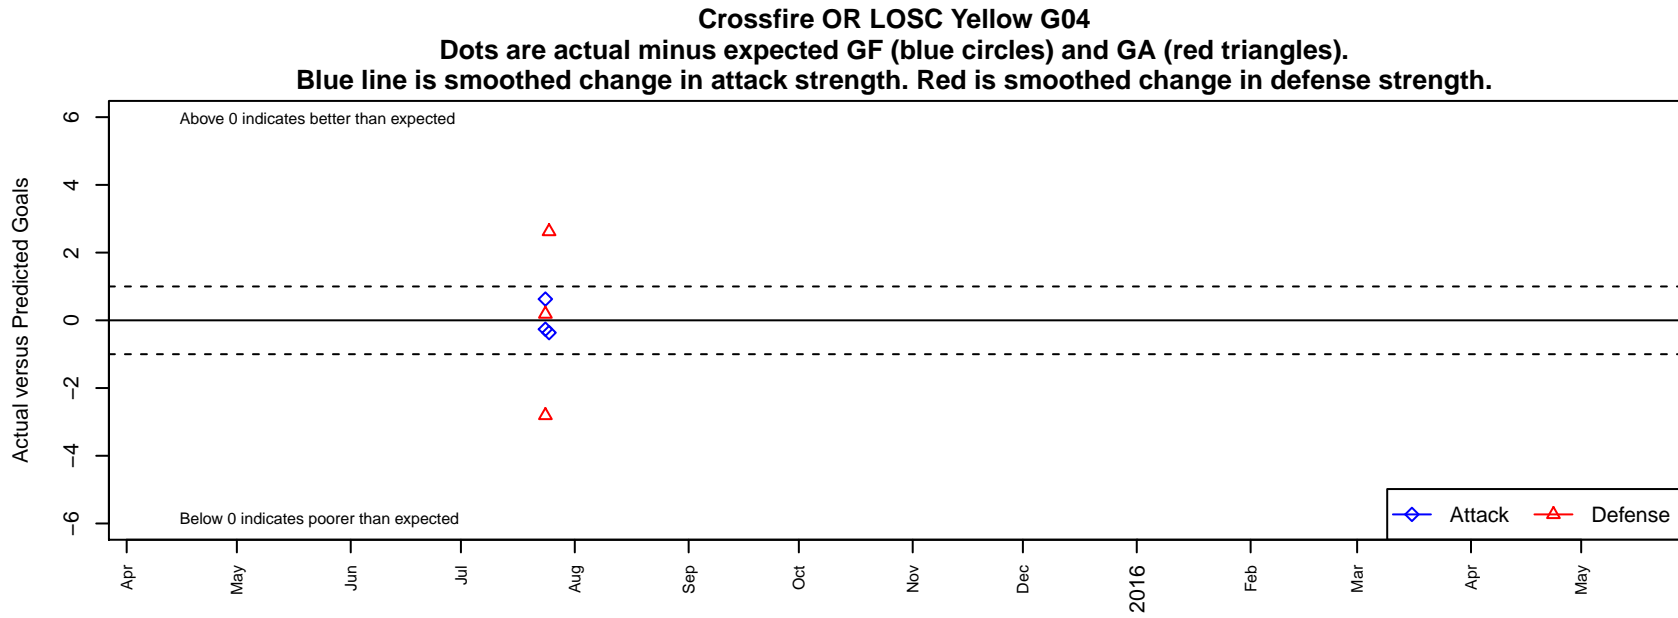

Crossfire OR LOSC Yellow G04

Crossfire Oregon
Lake Oswego, OR
G04 total strength=117
attack=0.09 defense=0.1

alt names used:
LOSC YELLOW (OR)

Venues played:
2015 Oswego Nike Cup Bronze U11

date	home		away		venue	pred.home	pred.away
2015-07-25	THUSC Sodium G04	1	Crossfire OR LOSC Yellow G04	0	2015 Oswego Nike Cup Bronze U11	3.62	0.36
2015-07-24	WUSC Dynamo G04	5	Crossfire OR LOSC Yellow G04	1	2015 Oswego Nike Cup Bronze U11	2.19	0.37
2015-07-24	Seattle United Copa G05	6	Crossfire OR LOSC Yellow G04	0	2015 Oswego Nike Cup Bronze U11	6.19	0.26